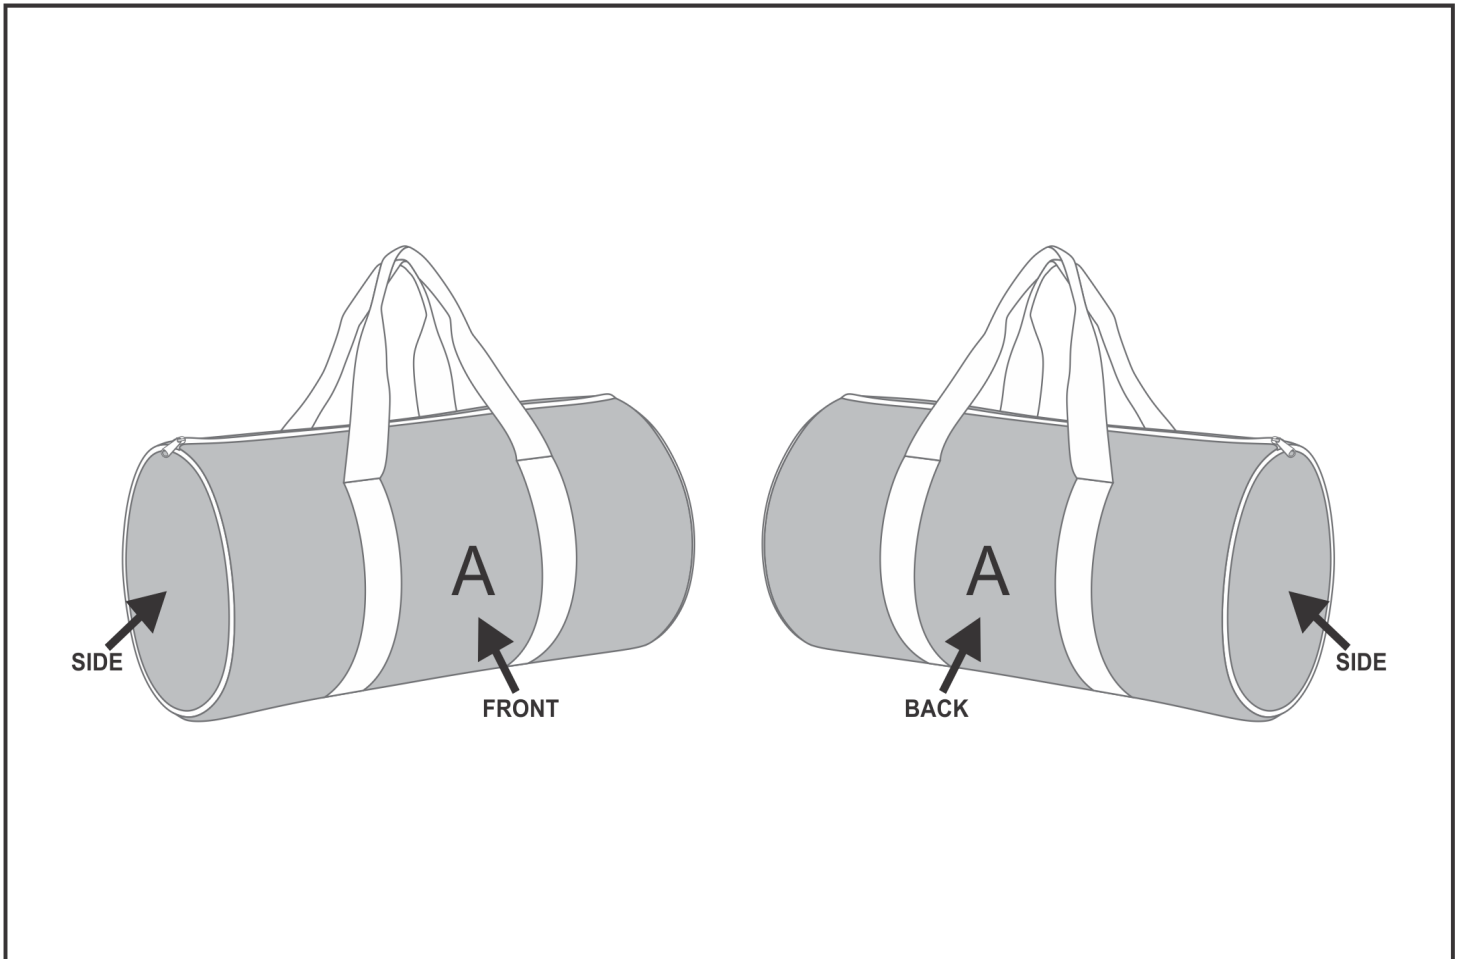

SG-HP-51-G

PPS Hoppla Carter Barrel Sport Bag

Need to know:

Includes 1-Position Sublimation (setup fees apply)

- Please Note: We cannot guarantee 100% logo Alignment on all Brandable Panels.

Branding Options:

Position	Branding Method (Branding Code)	No. of Colours	Dimension
A	Custom Sublimation A (CPSUB-A)	Full Colour	1107mm wide x 784mm high